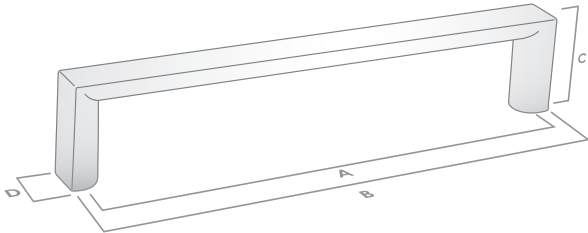

PLANAR 12MM

The Linear Collection

Handle

Code	CTC (A)	Length (B)	Width (D)	Projection (C)	Finish
032.096.04	96mm	102mm	12mm	26mm	Matt Black
032.096.06	96mm	102mm	12mm	26mm	Polished Chrome
032.096.08	96mm	102mm	12mm	26mm	Polished Gold
032.096.10	96mm	102mm	12mm	26mm	Dull Brushed Nickel
032.128.04	128mm	134mm	12mm	26mm	Matt Black
032.128.06	128mm	134mm	12mm	26mm	Polished Chrome
032.128.07	128mm	134mm	12mm	26mm	Stainless Steel
032.128.08	128mm	134mm	12mm	26mm	Polished Gold
032.128.10	128mm	134mm	12mm	26mm	Dull Brushed Nickel
032.160.04	160mm	166mm	12mm	26mm	Matt Black
032.160.06	160mm	166mm	12mm	26mm	Polished Chrome
032.160.07	160mm	166mm	12mm	26mm	Stainless Steel
032.160.08	160mm	166mm	12mm	26mm	Polished Gold
032.160.10	160mm	166mm	12mm	26mm	Dull Brushed Nickel
032.224.04	224mm	230mm	12mm	26mm	Matt Black
032.224.06	224mm	230mm	12mm	26mm	Polished Chrome
032.224.07	224mm	230mm	12mm	26mm	Stainless Steel
032.224.08	224mm	230mm	12mm	26mm	Polished Gold
032.224.10	224mm	230mm	12mm	26mm	Dull Brushed Nickel
032.288.04	288mm	294mm	12mm	26mm	Matt Black
032.288.06	288mm	294mm	12mm	26mm	Polished Chrome
032.288.07	288mm	294mm	12mm	26mm	Stainless Steel
032.288.08	288mm	294mm	12mm	26mm	Polished Gold
032.288.10	288mm	294mm	12mm	26mm	Dull Brushed Nickel

Available Finishes:

Matt Black

Polished Chrome

Stainless Steel

Polished Gold

Dull Brushed Nickel

PLANAR 12MM

The Linear Collection

Handle

Code	CTC (A)	Length (B)	Width (D)	Projection (C)	Finish
032.352.04	352mm	358mm	12mm	26mm	Matt Black
032.352.06	352mm	358mm	12mm	26mm	Polished Chrome
032.352.07	352mm	358mm	12mm	26mm	Stainless Steel
032.352.08	352mm	358mm	12mm	26mm	Polished Gold
032.352.10	352mm	358mm	12mm	26mm	Dull Brushed Nickel
032.448.04	448mm	454mm	12mm	26mm	Matt Black
032.448.06	448mm	454mm	12mm	26mm	Polished Chrome
032.448.07	448mm	454mm	12mm	26mm	Stainless Steel
032.448.08	448mm	454mm	12mm	26mm	Polished Gold
032.448.10	448mm	454mm	12mm	26mm	Dull Brushed Nickel