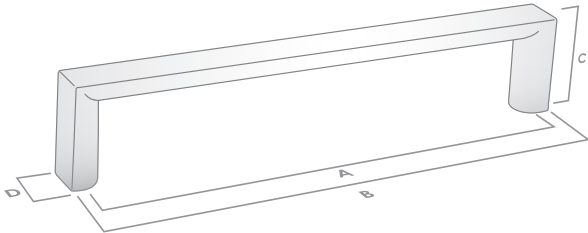

PLANAR 12MM

The Linear Collection

Handle

Code	CTC (A)	Length (B)	Width (D)	Projection (C)	Finish
032.096.04	96mm	102mm	12mm	26mm	Matt Black
032.096.06	96mm	102mm	12mm	26mm	Polished Chrome
032.096.08	96mm	102mm	12mm	26mm	Polished Gold
032.096.10	96mm	102mm	12mm	26mm	Dull Brushed Nickel
032.128.04	128mm	134mm	12mm	26mm	Matt Black
032.128.06	128mm	134mm	12mm	26mm	Polished Chrome
032.128.07	128mm	134mm	12mm	26mm	Stainless Steel
032.128.08	128mm	134mm	12mm	26mm	Polished Gold
032.128.10	128mm	134mm	12mm	26mm	Dull Brushed Nickel
032.160.04	160mm	166mm	12mm	26mm	Matt Black
032.160.06	160mm	166mm	12mm	26mm	Polished Chrome
032.160.07	160mm	166mm	12mm	26mm	Stainless Steel
032.160.08	160mm	166mm	12mm	26mm	Polished Gold
032.160.10	160mm	166mm	12mm	26mm	Dull Brushed Nickel
032.224.04	224mm	230mm	12mm	26mm	Matt Black
032.224.06	224mm	230mm	12mm	26mm	Polished Chrome
032.224.07	224mm	230mm	12mm	26mm	Stainless Steel
032.224.08	224mm	230mm	12mm	26mm	Polished Gold
032.224.10	224mm	230mm	12mm	26mm	Dull Brushed Nickel
032.288.04	288mm	294mm	12mm	26mm	Matt Black
032.288.06	288mm	294mm	12mm	26mm	Polished Chrome
032.288.07	288mm	294mm	12mm	26mm	Stainless Steel
032.288.08	288mm	294mm	12mm	26mm	Polished Gold
032.288.10	288mm	294mm	12mm	26mm	Dull Brushed Nickel

Handle

Code	CTC (A)	Length (B)	Width (D)	Projection (C)	Finish
032.352.04	352mm	358mm	12mm	26mm	Matt Black
032.352.06	352mm	358mm	12mm	26mm	Polished Chrome
032.352.07	352mm	358mm	12mm	26mm	Stainless Steel
032.352.08	352mm	358mm	12mm	26mm	Polished Gold
032.352.10	352mm	358mm	12mm	26mm	Dull Brushed Nickel
032.448.04	448mm	454mm	12mm	26mm	Matt Black
032.448.06	448mm	454mm	12mm	26mm	Polished Chrome
032.448.07	448mm	454mm	12mm	26mm	Stainless Steel
032.448.08	448mm	454mm	12mm	26mm	Polished Gold
032.448.10	448mm	454mm	12mm	26mm	Dull Brushed Nickel